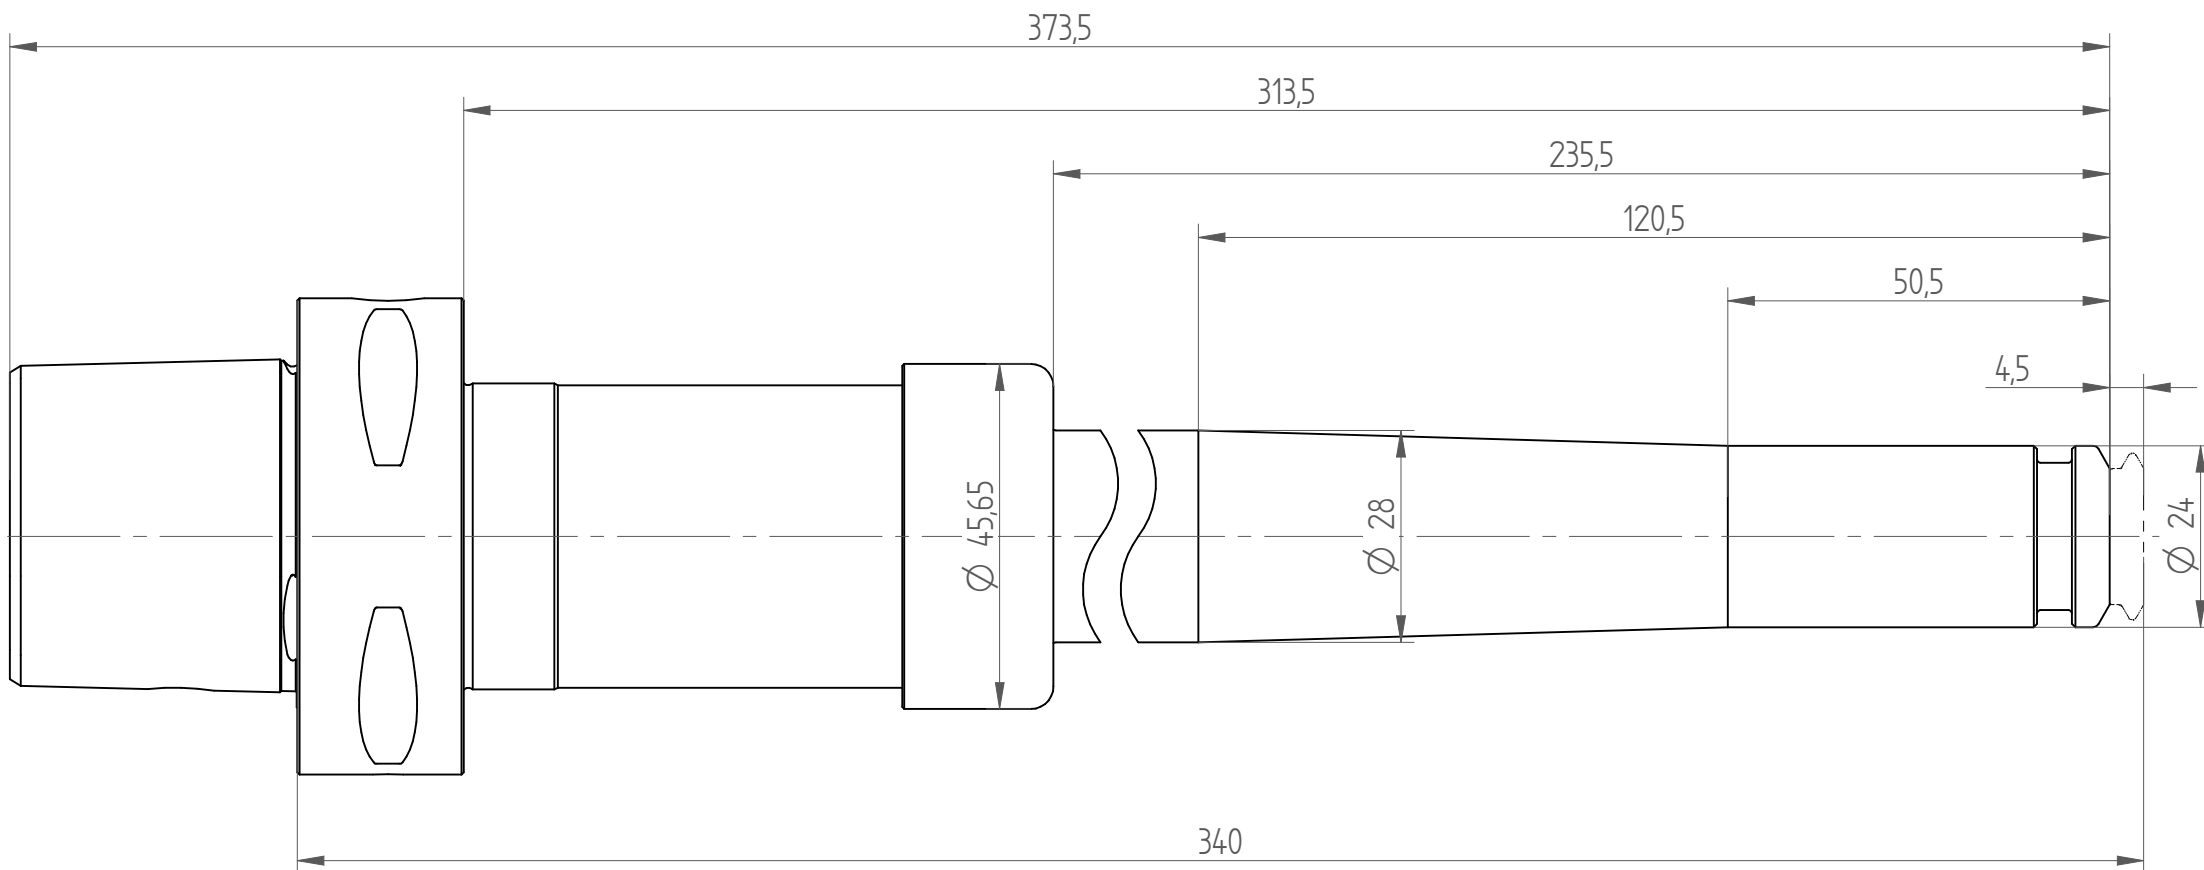

Swiss
Precision
Tools

REGO-FIX®

REGO-FIX AG
Obermattweg 60
4456 Tenniken / Switzerland

Phone +41 61 976 14 66
Fax +41 61 976 14 14
www.rego-fix.com

This is a non-controlled copy. All information given herein is subject to change without notice

The information given herein has been carefully checked and is believed to be correct. REGO-FIX, however, assumes no responsibility or liability for any errors, inaccuracies or omissions that may appear in this drawing

This document is subject to copyright laws. No part of this document may be reproduced or transmitted in any form or any means, electronic or mechanic, for any purpose, without the express written permission of REGO-FIX

Type : C6_PG15_340_XL
Part No. : 888673170
Date : 30.01.2015
Scale : 1:1